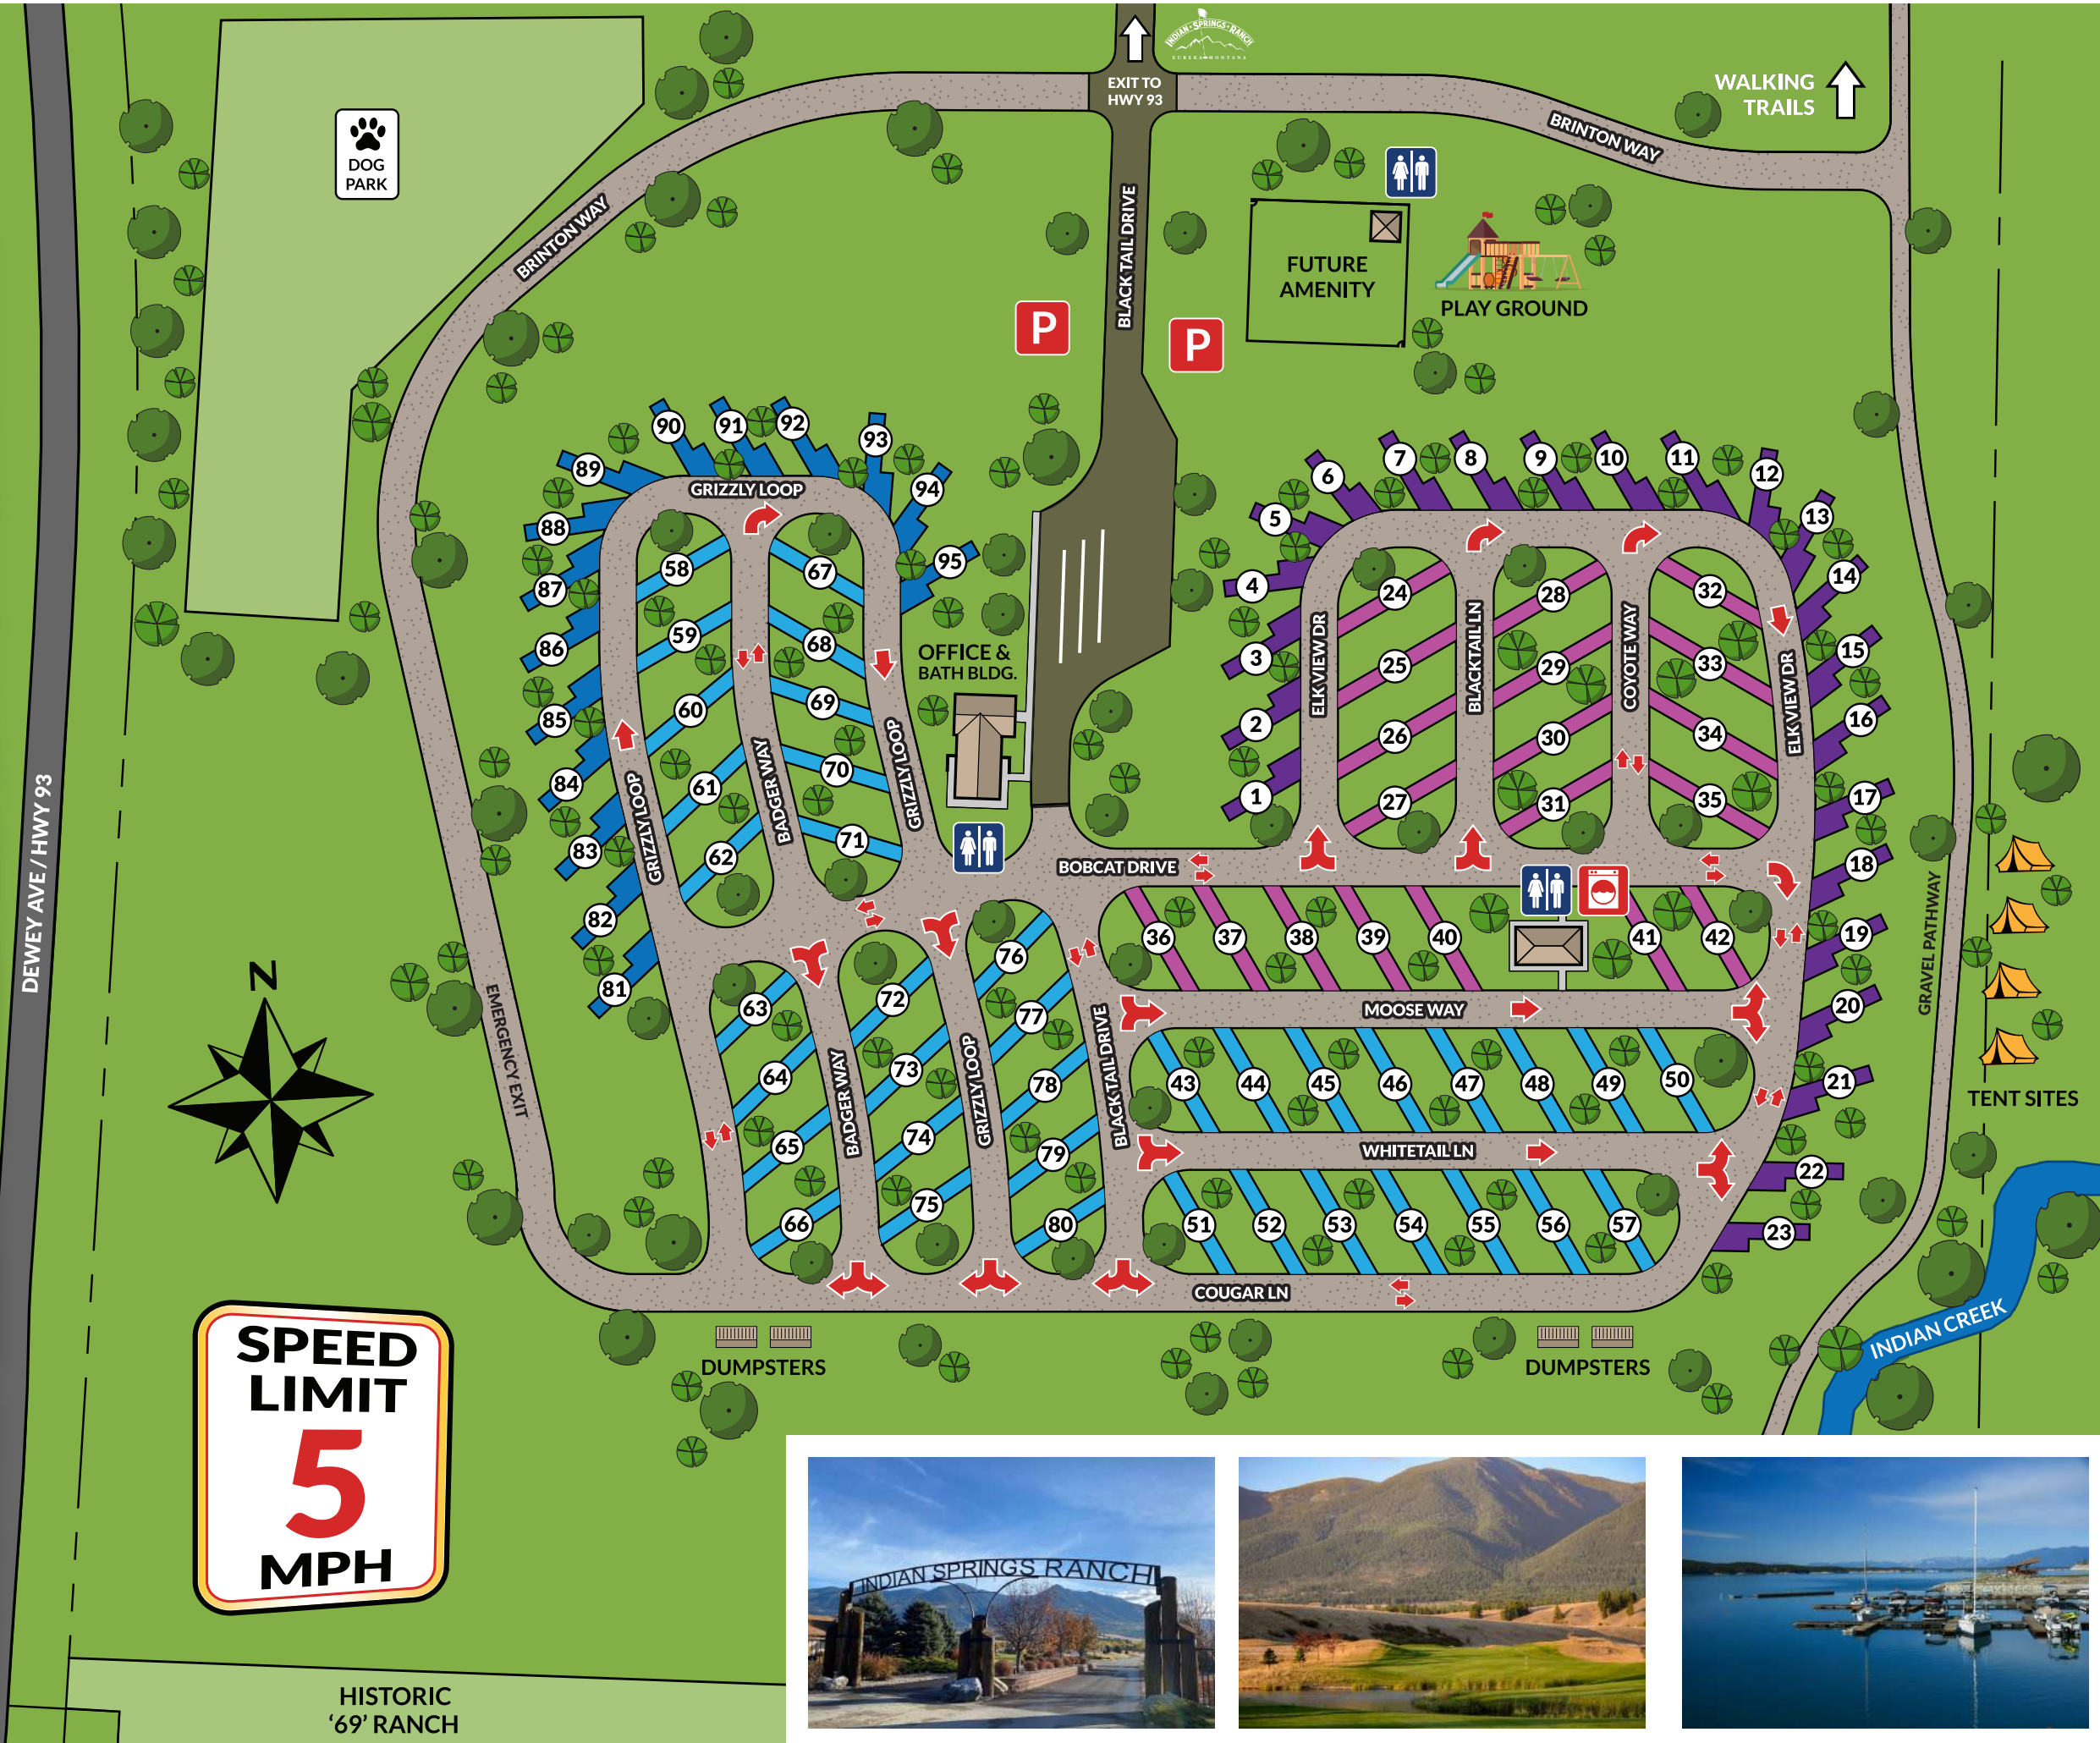

RV RESORT

AT INDIAN SPRINGS RANCH
000 N. HWY 93, EUREKA MONTANA 59917

LEGEND

-  DELUXE BACK-IN SITES
-  DELUXE PULL-THROUGH SITES
-  STANDARD BACK-IN SITES
-  STANDARD PULL-THROUGH SITES
-  Camp Site
-  Play Ground
-  Restrooms
-  Parking Area
-  Laundry
-  Dumpster

Guest Name: _____

Lot No.: _____

Wi-Fi Code: _____

INDIANSPRINGSMONTANA.COM

SPEED LIMIT
5
MPH

HISTORIC '69' RANCH